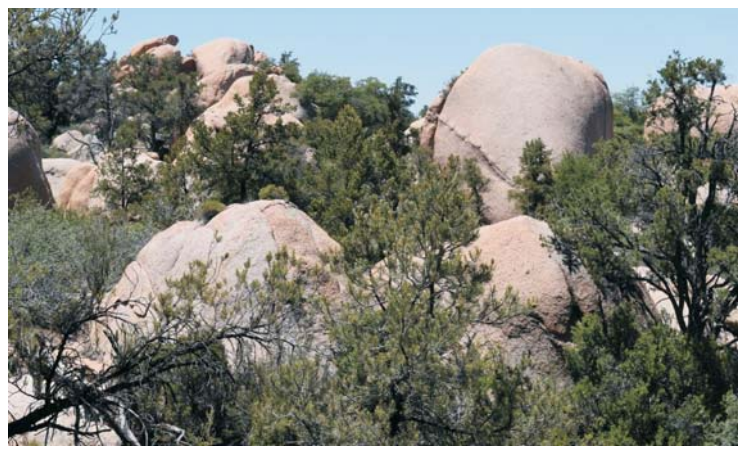

How to Get There

Nature Creek Gate

W-Nature-Creek-Trl

N-Sharps-Rd

W-Desierto-Ct

N-Goldings-Way

Colgar-Canyon Rd

Subject 100-19-003E

-003

Prescott National Forest

Drone Flight Building Site -003

Google Earth How to get there

Wikutepa is a GATED Community
Please call me so I can get you in
928 533-8142

Call Me at 928 533-8142 and I will walk lots with you
for More Info, Text 73257 to 25678